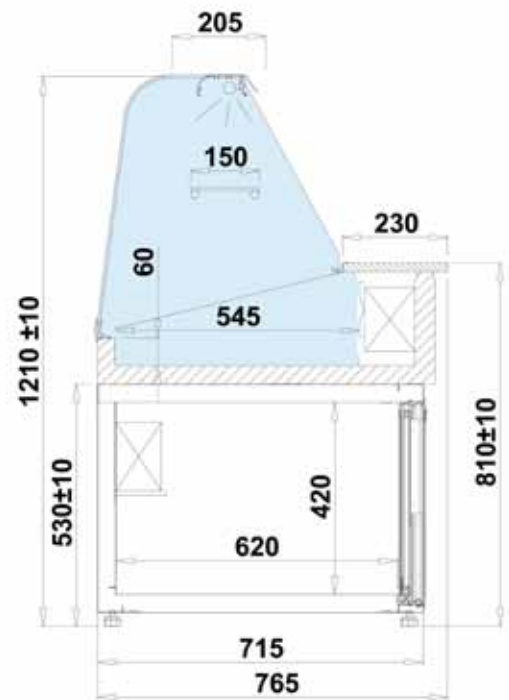

Refrigerated Serve Overs - I-Tatiana ZS

I-Tatiana ZS*

Technical parameters:

Model	Dimension (ext.) H x W x D [mm]	Display surface [m ²]	Power Consumption [kWh/24h]	Weight [kg]
I-Tatiana ZS 1.0	1210 x 990 x 765	0,50	3,40	115
I-Tatiana ZS 1.3	1210 x 1300 x 765	0,67	3,50	130
I-Tatiana ZS 1.5	1210 x 1500 x 765	0,77	3,50	150
I-Tatiana ZS 1.7	1210 x 1700 x 765	0,88	3,60	160

I-Tatiana ZS*

Description:

- temperature range +1 / +8°C
- preferred ambient temperature +16 / +25°C
- power supply 230V / 50Hz
- internal condensing unit
- ecological polyurethane insulation
- external housing made of white coated steel - from staff side
- base and front made of powder coated steel - white
- aluminium glass frames colour - choice of colours
- display deck depth 545mm
- exposition surface made of stainless steel
- refrigerated under-storage made of white coated steel
- 230mm width stainless steel worktop
- electronic control with temperature display
- automatic defrost system
- static air circulation
- curved front glass
- perspex blinds
- interior LED lighting in white colour
- automatic condensate evaporation
- 1 year full warranty service and after warranty service provided