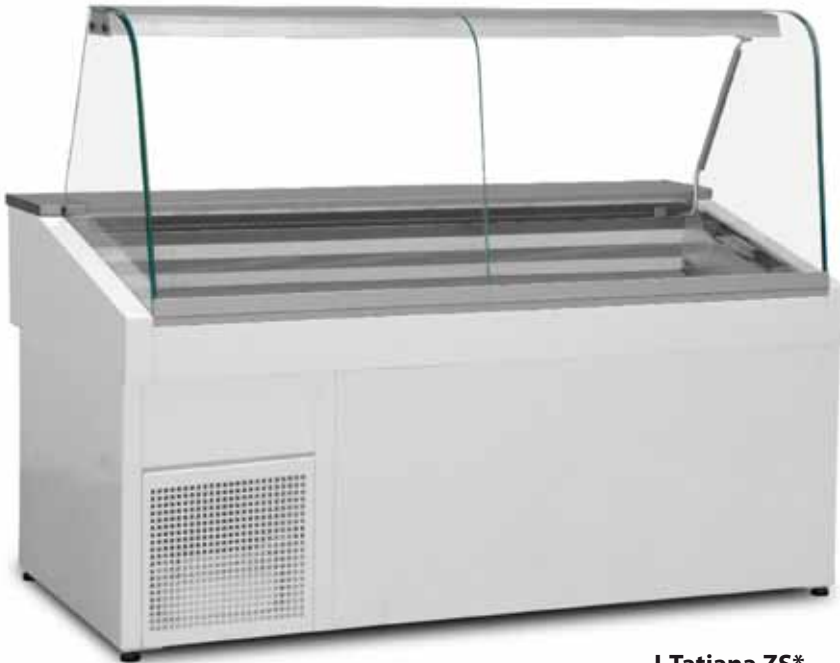

Refrigerated Serve Overs - I-Tatiana ZS

I-Tatiana ZS*

Technical parameters:

Model	Dimension (ext.) H x W x D [mm]	Display surface [m ²]	Power Consumption [kWh/24h]	Weight [kg]
I-Tatiana ZS 1.0	1210 x 990 x 765	0,50	3,40	115
I-Tatiana ZS 1.3	1210 x 1300 x 765	0,67	3,50	130
I-Tatiana ZS 1.5	1210 x 1500 x 765	0,77	3,50	150
I-Tatiana ZS 1.7	1210 x 1700 x 765	0,88	3,60	160

* - Picture above presents unit with either some or all available extras. Please note that the look of basic version of cabinet, or one of your choice, may vary from presented.

Refrigerated Serve Overs - I-Tatiana ZS

I-Tatiana ZS*

Description:

- temperature range +1 / +8°C
- preferred ambient temperature +16 / +25°C
- power supply 230V / 50Hz
- internal condensing unit
- ecological polyurethane insulation
- external housing made of white coated steel - from staff side
- base and front made of powder coated steel - white
- aluminium glass frames colour - choice of colours
- display deck depth 545mm
- exposition surface made of stainless steel
- refrigerated under-storage made of white coated steel
- 230mm width stainless steel worktop
- electronic control with temperature display
- automatic defrost system
- static air circulation
- curved front glass
- perspex blinds
- interior LED lighting in white colour
- automatic condensate evaporation
- 1 year full warranty service and after warranty service provided

Choice of colours:

Aluminium frames colours: 

Available options:

- external top housing made of stainless steel
- external bottom housing made of stainless steel
- external top housing colour - optional colours
- external bottom housing colour - optional colours
- refrigerated under-storage made of stainless steel
- LED light colour (meat)
- LED light colour (confectionary)
- additional exposition glass shelf (ambient)
- set of wheels (castors)
- movable partition (glass on stands, placed in exposition area)