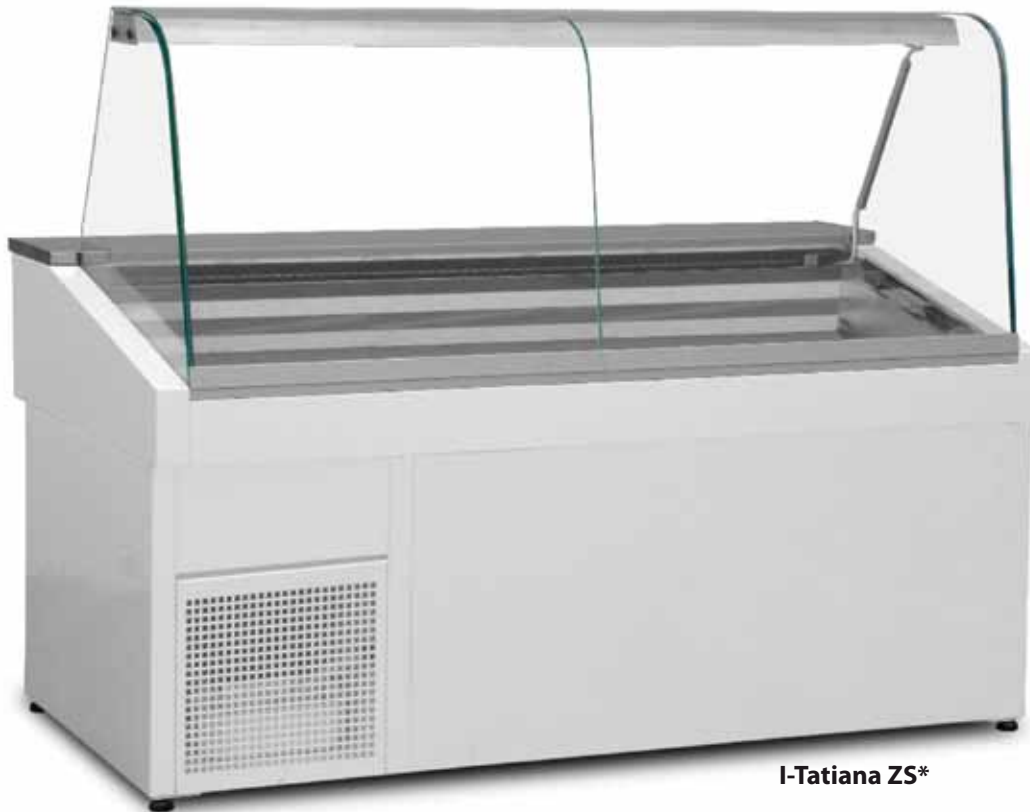

Refrigerated Serve Overs - I-Tatiana ZS

I-Tatiana ZS*

Technical parameters:

Model	Dimension (ext.) H x W x D [mm]	Display surface [m ²]	Power Consumption [kWh/24h]	Weight [kg]
I-Tatiana ZS 1.0	1210 x 990 x 765	0,50	3,40	115
I-Tatiana ZS 1.3	1210 x 1300 x 765	0,67	3,50	130
I-Tatiana ZS 1.5	1210 x 1500 x 765	0,77	3,50	150
I-Tatiana ZS 1.7	1210 x 1700 x 765	0,88	3,60	160

* - Picture above presents unit with either some or all available extras. Please note that the look of basic version of cabinet, or one of your choice, may vary from presented.

Refrigerated Serve Overs - I-Tatiana ZS

I-Tatiana ZS*

Description:

- temperature range +1 / +8°C
- preferred ambient temperature +16 / +25°C
- power supply 230V / 50Hz
- internal condensing unit
- ecological polyurethane insulation
- external housing made of white coated steel - from staff side
- base and front made of powder coated steel - white
- aluminium glass frames colour - choice of colours
- display deck depth 545mm
- exposition surface made of stainless steel
- refrigerated under-storage made of white coated steel
- 230mm width stainless steel worktop
- electronic control with temperature display
- automatic defrost system
- static air circulation
- curved front glass
- perspex blinds
- interior LED lighting in white colour
- automatic condensate evaporation
- 1 year full warranty service and after warranty service provided

Choice of colours:

Aluminium frames colours: 

Available options:

- external top housing made of stainless steel
- external bottom housing made of stainless steel
- external top housing colour - optional colours
- external bottom housing colour - optional colours
- refrigerated under-storage made of stainless steel
- LED light colour (meat)
- LED light colour (confectionary)
- additional exposition glass shelf (ambient)
- set of wheels (castors)
- movable partition (glass on stands, placed in exposition area)